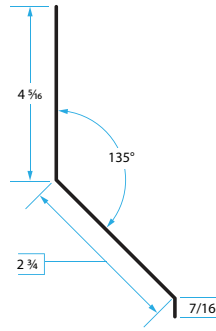

TRI-BUILT® FLASHING PRODUCTS

TRI-BUILT® products are certified and approved by these agencies. Some products shown may not be certified

ANGLE FLASHING

Galvanized • 1/2" Hem

26 GA	4" x 4 1/2"	686265	26 GA	6" x 5 1/2"	686268
26 GA	5" x 4 1/2"	686266	ST GA	6" x 5 1/2"	686270
26 GA	5" x 5"	686267			
BLACK	ST GA	4" x 3 1/2"	686269		

APRON/DORMER FLASHING

Mill Finish • 7 1/2"

26 GA	4 3/8" x 2 3/4"	686265
-------	-----------------	--------

ALUMINUM EAVE DRIP

Painted or Mill

	ST GA	4 1/2" x 1 1/4"	686254
BLACK	ST GA	4 1/2" x 1 1/4"	686255
BROWN	ST GA	4 1/2" x 1 1/4"	686256
WHITE	ST GA	4 1/2" x 1 1/4"	686257
BLACK	ST GA	5" x 1 1/8"	691844
BROWN	ST GA	5" x 1 1/8"	691843
WHITE	ST GA	5" x 1 1/8"	691842
BLACK	ST GA	5" x 1 1/2"	686258
WHITE	ST GA	5" x 1 1/2"	686259
CLAY	ST GA	5" x 1 1/2"	686260
BLACK	ST GA	6" x 1 1/8"	686261
BROWN	ST GA	6" x 1 1/8"	686262
CLAY	ST GA	6" x 1 1/8"	686263
WHITE	ST GA	6" x 1 1/8"	686264
BLACK	.018	8" x 1"	686250
BROWN	.018	8" x 1"	686251
WHITE	.018	8" x 1"	686252
WOOD	.018	8" x 1"	686253