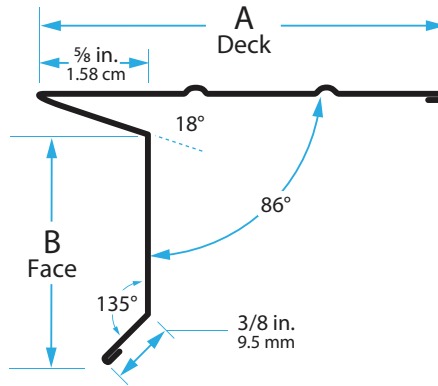

EAVE DRIP

Galvanized • Painted or Unpainted

HT & ST Gauge • 1/8" Hem

26 Gauge

HT GA	4 1/2" x 1 1/4"	686290	A. BEIGE	26 GA	6" x 1 1/2"	686281	
ST GA	4 1/2" x 1 1/4"	686292	BROWN	26 GA	6" x 1 1/2"	686282	
WHITE	ST GA	4 1/2" x 1 1/4"	686293	ST GA	6" x 1 3/4"	686298	
26 GA	5" x 1 1/2"	686277	26 GA	6" x 1 3/4"	686283		
BROWN	26 GA	5" x 1 1/2"	686278	26 GA	6" x 2 1/2"	686285	
WHITE	26 GA	5" x 1 1/2"	686279	WHITE	26 GA	6" x 2 1/2"	686284
WHITE	ST GA	5" x 1 1/2"	686294	A. BEIGE	ST GA	6" x 2 1/2"	686286
ST GA	5" x 1 1/2"	686295	BLACK	ST GA	6" x 2 1/2"	686287	
BLACK	ST GA	6" x 1 1/8"	686297	BROWN	26 GA	6" x 2 1/2"	686288
WHITE	26 GA	6" x 1 1/2"	686280	WOOD	26 GA	6" x 2 1/2"	686289