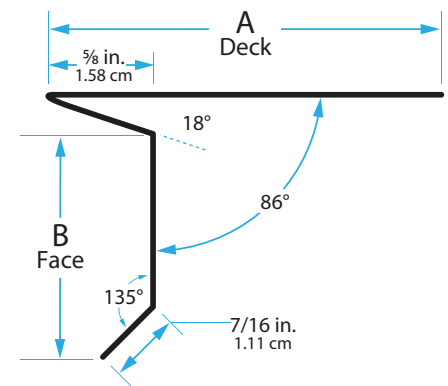

EAVE DRIP

Galvanized • Painted or Unpainted

HT & ST Gauge • 1/8" Hem

26 Gauge

HT GA	4 1/2" x 1 1/4"	686290	A. BEIGE	26 GA	6" x 1 1/2"	686281	
ST GA	4 1/2" x 1 1/4"	686292	BROWN	26 GA	6" x 1 1/2"	686282	
WHITE	ST GA	4 1/2" x 1 1/4"	686293	ST GA	6" x 1 3/4"	686298	
26 GA	5" x 1 1/2"	686277	26 GA	6" x 1 3/4"	686283		
BROWN	26 GA	5" x 1 1/2"	686278	26 GA	6" x 2 1/2"	686285	
WHITE	26 GA	5" x 1 1/2"	686279	WHITE	26 GA	6" x 2 1/2"	686284
WHITE	ST GA	5" x 1 1/2"	686294	A. BEIGE	ST GA	6" x 2 1/2"	686286
ST GA	5" x 1 1/2"	686295	BLACK	ST GA	6" x 2 1/2"	686287	
BLACK	ST GA	6" x 1 1/8"	686297	BROWN	26 GA	6" x 2 1/2"	686288
WHITE	26 GA	6" x 1 1/2"	686280	WOOD	26 GA	6" x 2 1/2"	686289