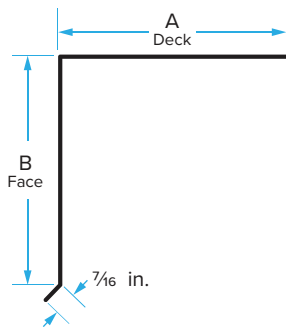

ROOF EDGE

Galvanized • Painted or Unpainted

26 GA	6" x 2"	686299	
26 GA	6" x 3"	686300	
BROWN	26 GA	6" x 3"	686301
WHITE	26 GA	6" x 3"	686302
WHITE	ST GA	6" x 2"	686303
ST GA	6" x 3"	686304	
ST GA	8" x 4"	686305