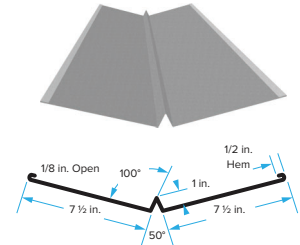

Galvanized • 7 1/2"

ST GA	7 1/2 IN	686334
BLACK ST GA	7 1/2 IN	686335

FORMED VALLEY

Galvanized • 26 Gauge

26 GA	18" Hemmed	686318
-------	------------	--------

PRE-FORMED W-VALLEY

Galvanized • Hemmed

BLACK	26 GA	18" Hemmed	686319
	26 GA	18" Hemmed	686320
BLACK	ST GA	18" Hemmed	686321