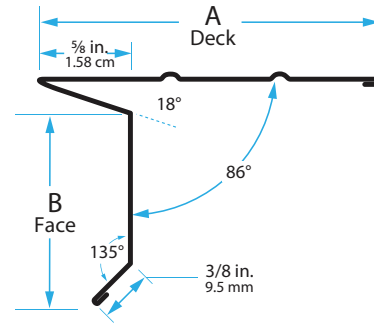

APRON/DORMER FLASHING

Mill Finish • 7 1/2"

26 GA	4 3/8" x 2 3/4"	686265
-------	-----------------	--------

ALUMINUM EAVE DRIP

Painted or Mill

	ST GA	4 1/2" x 1 1/4"	686254
BLACK	ST GA	4 1/2" x 1 1/4"	686255
BROWN	ST GA	4 1/2" x 1 1/4"	686256
WHITE	ST GA	4 1/2" x 1 1/4"	686257
BLACK	ST GA	5" x 1 1/8"	691844
BROWN	ST GA	5" x 1 1/8"	691843
WHITE	ST GA	5" x 1 1/8"	691842
BLACK	ST GA	5" x 1 1/2"	686258
WHITE	ST GA	5" x 1 1/2"	686259
CLAY	ST GA	5" x 1 1/2"	686260
BLACK	ST GA	6" x 1 1/8"	686261
BROWN	ST GA	6" x 1 1/8"	686262
CLAY	ST GA	6" x 1 1/8"	686263
WHITE	ST GA	6" x 1 1/8"	686264
BLACK	.018	8" x 1"	686250
BROWN	.018	8" x 1"	686251
WHITE	.018	8" x 1"	686252
WOOD	.018	8" x 1"	686253