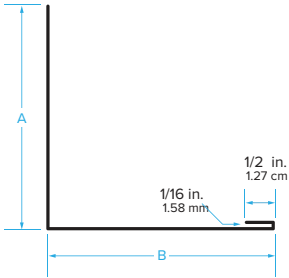

TRI-BUILT® FLASHING PRODUCTS

TRI-BUILT® products are certified and approved by these agencies. Some products shown may not be certified

ANGLE FLASHING

Galvanized • 1/2" Hem

26 GA	4" x 4 1/2"	686265	26 GA	6" x 5 1/2"	686268
26 GA	5" x 4 1/2"	686266	ST GA	6" x 5 1/2"	686270
26 GA	5" x 5"	686267			
BLACK	ST GA	4" x 3 1/2"	686269		