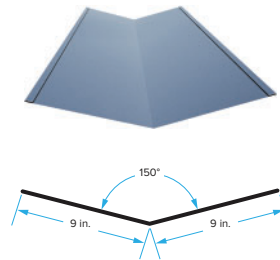

FORMED VALLEY

Galvanized • 26 Gauge

26 GA	18" Hemmed	686318